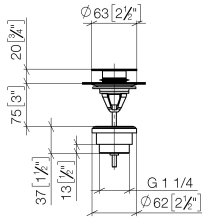

Basin Waste with push fastening 1 1/4" - Brushed Bronze

IMO

10 125 970

Fits: IMO, LULU, MADISON, MEM, TARA,  
CL.1, LISSÉ, VAIA, META, CYO

	Brushed Bronze	10 125 970-42
	Chrome	10 125 970-00
	Brushed Platinum	10 125 970-06
	Platinum	10 125 970-08
	Durabass (23kt Gold)	10 125 970-09
	Dark Chrome	10 125 970-19
	Light Gold	10 125 970-26
	Brushed Light Gold	10 125 970-27
	Brushed Durabass (23kt Gold)	10 125 970-28
	Matte Black	10 125 970-33
	Platinum / Brushed Platinum	10 125 970-36
	Durabass / Brushed Durabass (23kt Gold)	10 125 970-38
	Brushed Champagne (22kt Gold)	10 125 970-46
	Champagne (22kt Gold)	10 125 970-47
	Brushed Chrome	10 125 970-93
	Brushed Dark Platinum	10 125 970-99

## Basin Waste with push fastening 1 1/4" - Brushed Bronze

---

IMO

10 125 970

Only suitable for basins with an overflow.

10 125 970

mm [inches]

10 125 970